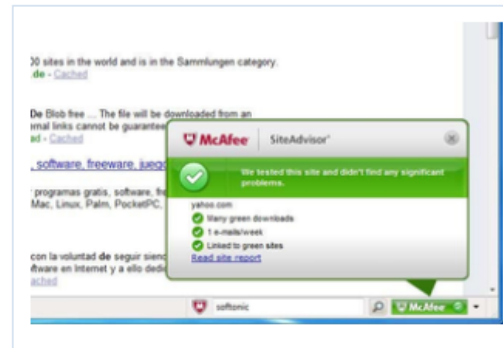

<http://safeweb.norton.com/about>

McAfee SiteAdvisor 3.2.0.152

Program information

Screenshots (7)

Review this program

Free Download ▼

Tested virus free - Safe software ([more info](#))

License: **Free**
Language: English
Developer: [Siteadvisor](#) | [More programs \(2\)](#)
OS: WinXP/Vista/7
Updated: September 30, 2010

[See detailed info](#) +

“Reveals security threats on the websites you browse”

by [Elena Santos](#) about [McAfee SiteAdvisor](#)

McAfee SiteAdvisor protects you from potentially dangerous websites while browsing the web by using a three-color alarm system.

After installing McAfee SiteAdvisor, you'll see a new button on the browser interface, as well as an additional search field. Also, from now on, every time you use a search engine you'll see a small rating icon beside each result. These tools will help you detect risky websites before visiting them.